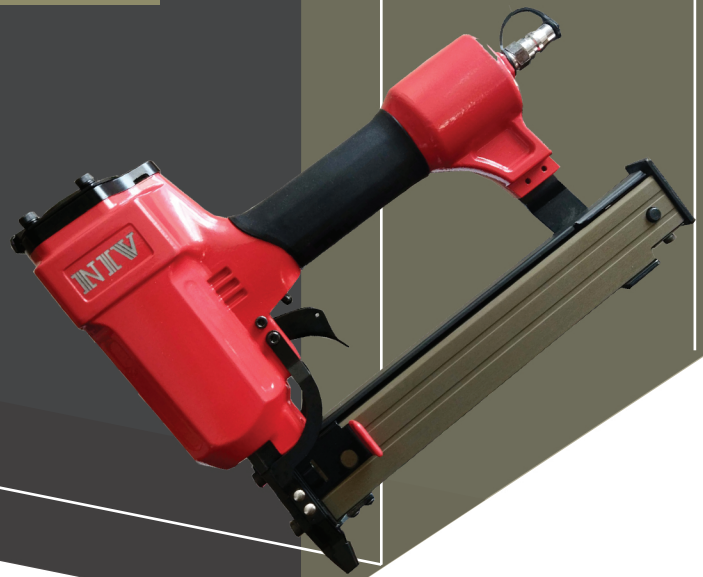

INDUSTRIAL STAPLE

92 SERIES

STAPLE SERIES	LENGTH mm	STAPLE / STRIP	STAPLE / BOX	STAPLE / CTN
92 × 20	20	100	6800	40800
92 × 25	25		6800	40800
92 × 30	30		6800	40800
92 × 40	40		6800	40800